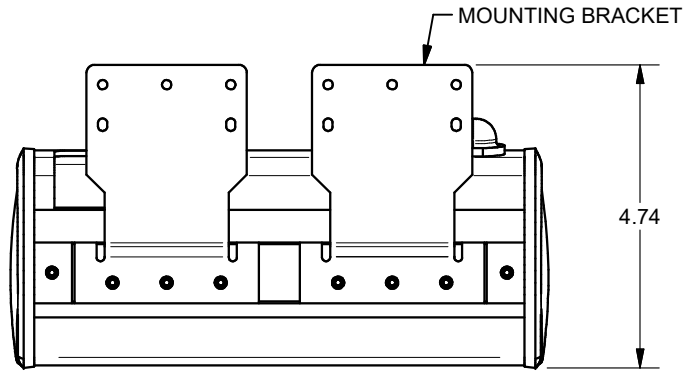

4

3

2

1

C

C

B

B

A

A

KEYSTONE CONNECTORS AND CABLES SOLD SEPARATELY.
UNIT PROVIDED WITH KEYSTONE SINGLE, DUAL AND BLANK INSERT.

FSR inc.
244 BERGEN BLVD.
WOODLAND PARK, NJ 07424
TEL (973) 785-4347
FAX (973) 785-3318

TITLE: SYM-UT-3AC-1CA-2SS
DRAWN BY: JRE DATE: 11/21/18 REV: -
DWG#: SYM-UT-3AC-1CA-2SS SCALE: -

4

3

2

1