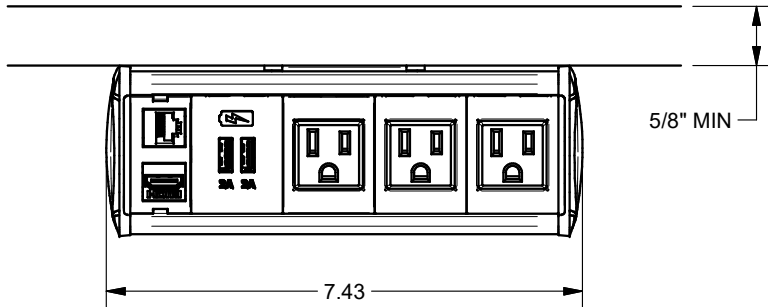

4

3

2

1

C

B

A

C

B

A

KEYSTONE CONNECTORS AND CABLES SOLD SEPARATELY.

UNIT PROVIDED WITH KEYSTONE SINGLE, DUAL AND BLANK INSERT.

FSR inc.
244 BERGEN BLVD.
WOODLAND PARK, NJ 07424
TEL (973) 785-4347
FAX (973) 785-3318

TITLE: SYM-UT-3AC-1CA-1SS
DRAWN BY: JRE DATE: 11/21/18 REV: -
DWG#: SYM-UT-3AC-1CA-1SS SCALE: -

4

3

2

1