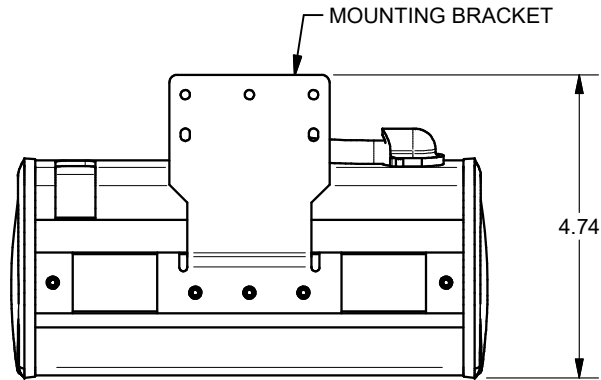

4

3

2

1

C

B

A

C

B

A

KEYSTONE CONNECTORS AND CABLES SOLD SEPARATELY.

UNIT PROVIDED WITH KEYSTONE SINGLE, DUAL AND BLANK INSERT.

FSR inc.
244 BERGEN BLVD.
WOODLAND PARK, NJ 07424
TEL (973) 785-4347
FAX (973) 785-3318

TITLE: SYM-UT-3AC-1CA-1SS
DRAWN BY: JRE DATE: 11/21/18 REV: -
DWG#: SYM-UT-3AC-1CA-1SS SCALE: -

4

3

2

1