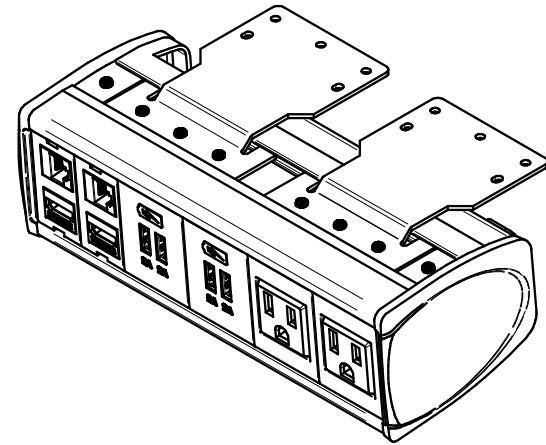

4

3

2

1

C

C

B

B

A

A

KEYSTONE CONNECTORS AND CABLES SOLD SEPARATELY.
UNIT PROVIDED WITH KEYSTONE SINGLE, DUAL AND BLANK INSERT.

FSR inc. 244 BERGEN BLVD. WOODLAND PARK, NJ 07424 TEL (973) 785-4347 FAX (973) 785-3318	TITLE: SYM-UT-2AC-2CA-2SS		
	DRAWN BY: JRE	DATE: 11/21/18	REV: -
	DWG#: SYM-UT-2AC-2CA-2SS	SCALE: -	

4

3

2

1