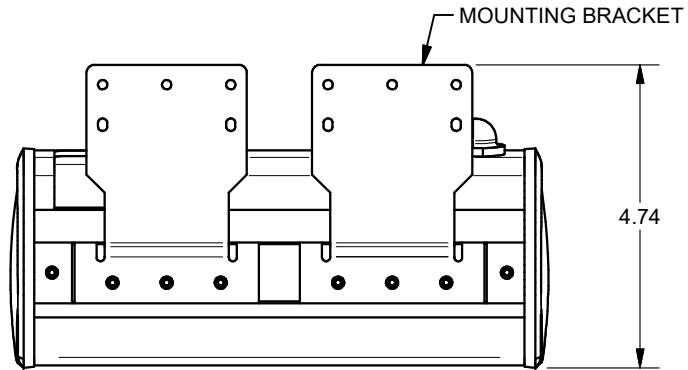

4

3

2

1

C

C

B

B

A

A

KEYSTONE CONNECTORS AND CABLES SOLD SEPARATELY.
UNIT PROVIDED WITH KEYSTONE SINGLE, DUAL AND BLANK INSERT.

FSR inc. 244 BERGEN BLVD. WOODLAND PARK, NJ 07424 TEL (973) 785-4347 FAX (973) 785-3318	TITLE: SYM-UT-2AC-2CA-2SS		
	DRAWN BY: JRE	DATE: 11/21/18	REV: -
	DWG#: SYM-UT-2AC-2CA-2SS	SCALE: -	

4

3

2

1