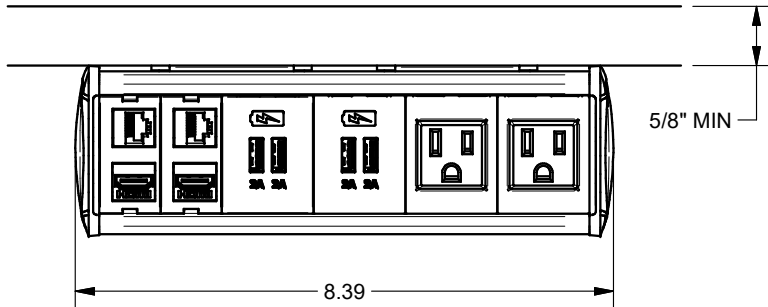

A

A

KEYSTONE CONNECTORS AND CABLES SOLD SEPARATELY.  
 UNIT PROVIDED WITH KEYSTONE SINGLE, DUAL AND BLANK INSERT.

|   |                           |                |        |
|---|---------------------------|----------------|--------|
| <b>FSR inc.</b><br><small>244 BERGEN BLVD.<br/>         WOODLAND PARK, NJ 07424<br/>         TEL (973) 785-4347<br/>         FAX (973) 785-3318</small> | TITLE: SYM-UT-2AC-2CA-2SS |                |        |
|   | DRAWN BY: JRE             | DATE: 11/21/18 | REV: - |
|   | DWG#: SYM-UT-2AC-2CA-2SS  | SCALE: -       |        |