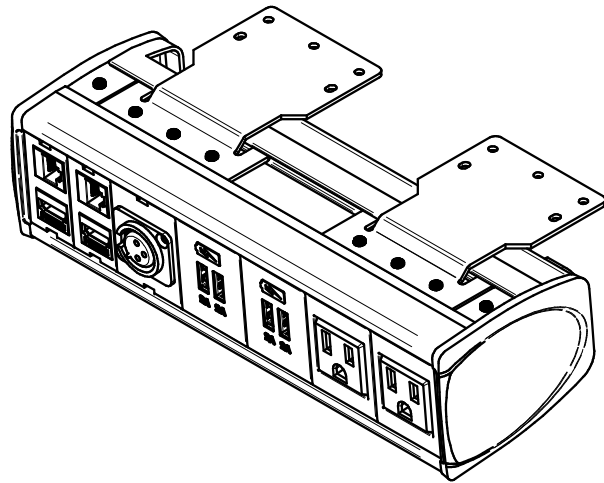

4

3

2

1

C

C

B

B

A

A

AUDIO, VIDEO, KEYSTONE CONNECTORS AND CABLES SOLD SEPARATELY.

UNIT PROVIDED WITH KEYSTONE SINGLE, DUAL AND BLANK INSERT.

FSR inc. 244 BERGEN BLVD. WOODLAND PARK, NJ 07424 TEL (973) 785-4347 FAX (973) 785-3318	TITLE: SYM-UT-2AC-2CA-1XLR-2SS		
	DRAWN BY: JRE	DATE: 11/21/18	REV: -
	DWG#: SYM-UT-2AC-2CA-1XLR-2SS SCALE: -		

4

3

2

1