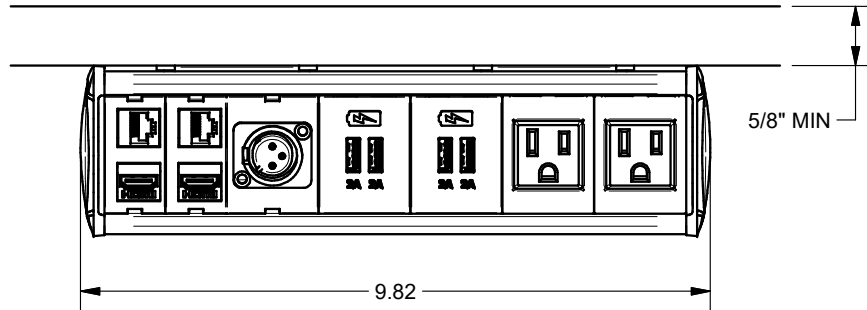

A

A

AUDIO, VIDEO, KEYSTONE CONNECTORS AND CABLES SOLD SEPARATELY.

UNIT PROVIDED WITH KEYSTONE SINGLE, DUAL AND BLANK INSERT.

FSR inc. 244 BERGEN BLVD. WOODLAND PARK, NJ 07424 TEL (973) 785-4347 FAX (973) 785-3318	TITLE: SYM-UT-2AC-2CA-1XLR-2SS		
	DRAWN BY: JRE	DATE: 11/21/18	REV: -
	DWG#: SYM-UT-2AC-2CA-1XLR-2SS SCALE: -		