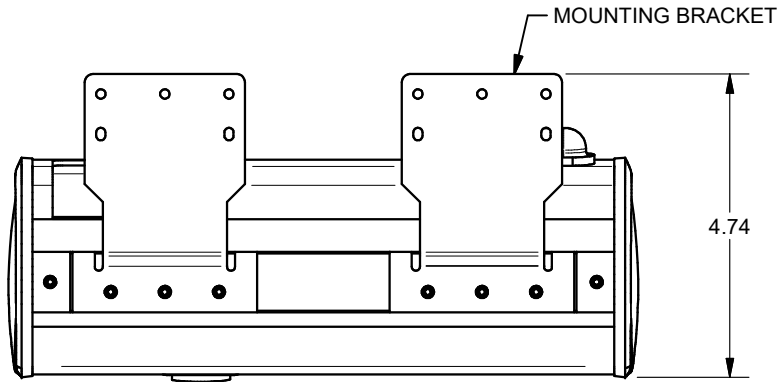

4

3

2

1

C

C

B

B

A

A

AUDIO, VIDEO, KEYSTONE CONNECTORS AND CABLES SOLD SEPARATELY.

UNIT PROVIDED WITH KEYSTONE SINGLE, DUAL AND BLANK INSERT.

FSR inc. 244 BERGEN BLVD. WOODLAND PARK, NJ 07424 TEL (973) 785-4347 FAX (973) 785-3318	TITLE: SYM-UT-2AC-2CA-1XLR-2SS		
	DRAWN BY: JRE	DATE: 11/21/18	REV: -
	DWG#: SYM-UT-2AC-2CA-1XLR-2SS SCALE: -		

4

3

2

1