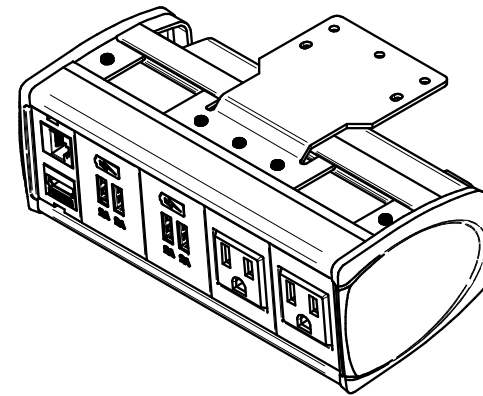

B

A

KEYSTONE CONNECTORS AND CABLES SOLD SEPARATELY.  
 UNIT PROVIDED WITH KEYSTONE SINGLE, DUAL AND BLANK INSERT.

<b>FSR inc.</b> <small>244 BERGEN BLVD.          WOODLAND PARK, NJ 07424          TEL (973) 785-4347          FAX (973) 785-3318</small>	TITLE: SYM-UT-2AC-2CA-1SS		
	DRAWN BY: JRE	DATE: 11/21/18	REV: -
	DWG#: SYM-UT-2AC-2CA-1SS	SCALE: -	