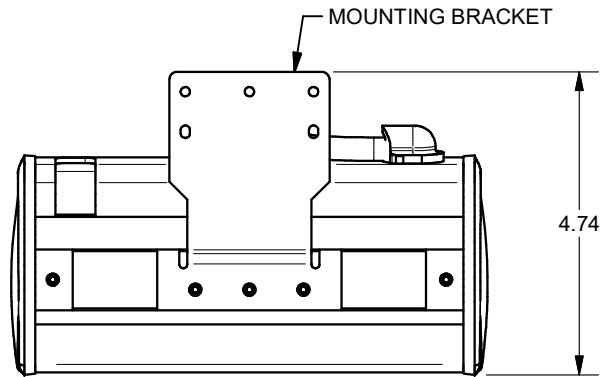

B

A

KEYSTONE CONNECTORS AND CABLES SOLD SEPARATELY.  
 UNIT PROVIDED WITH KEYSTONE SINGLE, DUAL AND BLANK INSERT.

<b>FSR inc.</b> <small>244 BERGEN BLVD.          WOODLAND PARK, NJ 07424          TEL (973) 785-4347          FAX (973) 785-3318</small>	TITLE: SYM-UT-2AC-2CA-1SS		
	DRAWN BY: JRE	DATE: 11/21/18	REV: -
	DWG#: SYM-UT-2AC-2CA-1SS	SCALE: -	