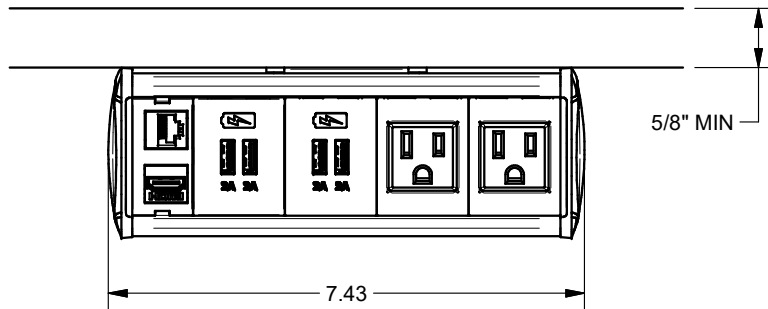

B

A

KEYSTONE CONNECTORS AND CABLES SOLD SEPARATELY.  
 UNIT PROVIDED WITH KEYSTONE SINGLE, DUAL AND BLANK INSERT.

<b>FSR inc.</b> <small>244 BERGEN BLVD.          WOODLAND PARK, NJ 07424          TEL (973) 785-4347          FAX (973) 785-3318</small>	TITLE: SYM-UT-2AC-2CA-1SS		
	DRAWN BY: JRE	DATE: 11/21/18	REV: -
	DWG#: SYM-UT-2AC-2CA-1SS	SCALE: -	