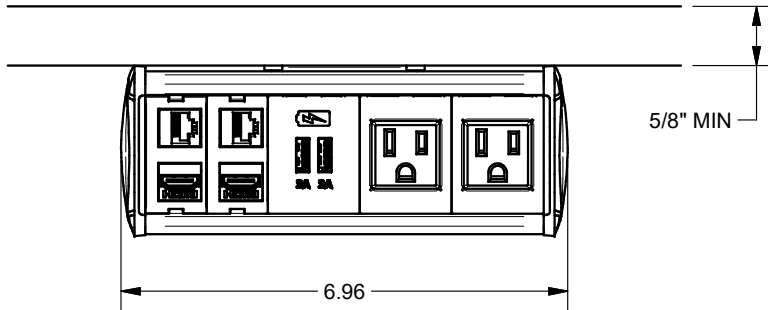

4

3

2

1

C

B

A

C

B

A

KEYSTONE CONNECTORS AND CABLES SOLD SEPARATELY.
UNIT PROVIDED WITH KEYSTONE SINGLE, DUAL AND BLANK INSERT.

FSR inc.
244 BERGEN BLVD.
WOODLAND PARK, NJ 07424
TEL (973) 785-4347
FAX (973) 785-3318

TITLE: SYM-UT-2AC-1CA-2SS
DRAWN BY: JRE DATE: 11/21/18 REV: -
DWG#: SYM-UT-2AC-1CA-2SS SCALE: -

4

3

2

1