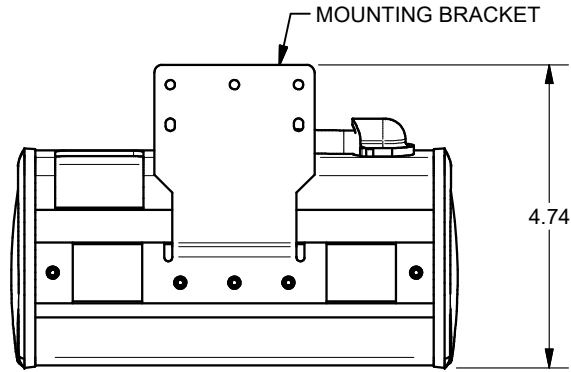

4

3

2

1

C

B

A

C

B

A

KEYSTONE CONNECTORS AND CABLES SOLD SEPARATELY.
UNIT PROVIDED WITH KEYSTONE SINGLE, DUAL AND BLANK INSERT.

FSR inc.
244 BERGEN BLVD.
WOODLAND PARK, NJ 07424
TEL (973) 785-4347
FAX (973) 785-3318

TITLE: SYM-UT-2AC-1CA-2SS
DRAWN BY: JRE DATE: 11/21/18 REV: -
DWG#: SYM-UT-2AC-1CA-2SS SCALE: -

4

3

2

1