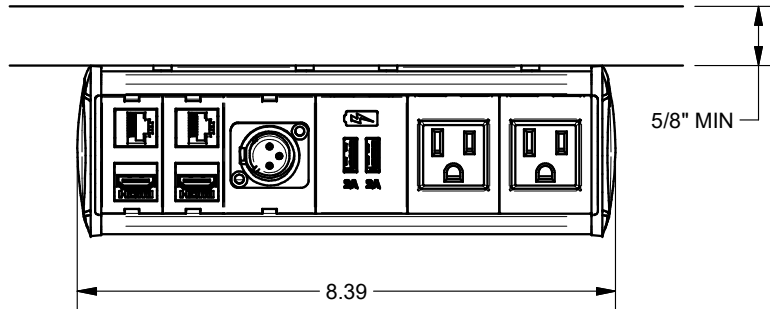

A

A

AUDIO, VIDEO, KEYSTONE CONNECTORS AND CABLES SOLD SEPARATELY.

UNIT PROVIDED WITH KEYSTONE SINGLE, DUAL AND BLANK INSERT.

FSR inc.
244 BERGEN BLVD.
WOODLAND PARK, NJ 07424
TEL (973) 785-4347
FAX (973) 785-3318

TITLE: SYM-UT-2AC-1CA-1XLR-2SS
DRAWN BY: JRE DATE: 11/21/18 REV: -
DWG#: SYM-UT-2AC-1CA-1XLR-2SS SCALE: -

4

3

2

1