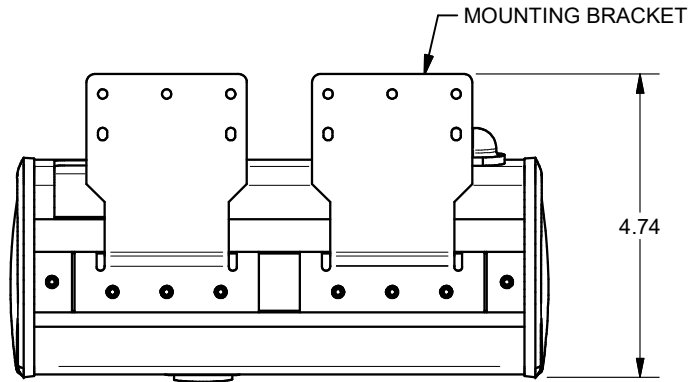

4

3

2

1

C

C

B

B

A

A

AUDIO, VIDEO, KEYSTONE CONNECTORS AND CABLES SOLD SEPARATELY.

UNIT PROVIDED WITH KEYSTONE SINGLE, DUAL AND BLANK INSERT.

FSR inc.
244 BERGEN BLVD.
WOODLAND PARK, NJ 07424
TEL (973) 785-4347
FAX (973) 785-3318

TITLE: SYM-UT-2AC-1CA-1XLR-2SS
DRAWN BY: JRE DATE: 11/21/18 REV: -
DWG#: SYM-UT-2AC-1CA-1XLR-2SS SCALE: -

4

3

2

1