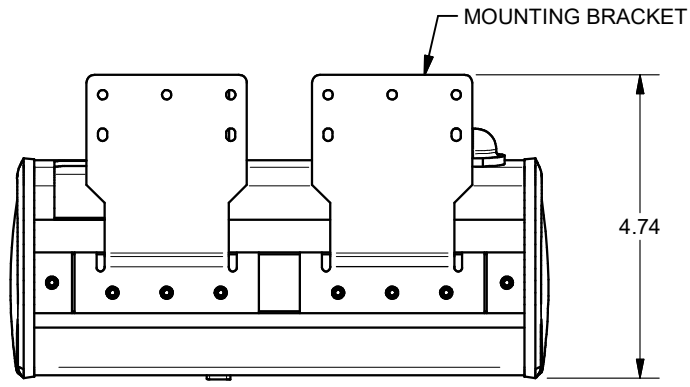

4

3

2

1

C

C

B

B

TABLE EDGE

A

A

AUDIO, VIDEO, KEYSTONE CONNECTORS AND CABLES SOLD SEPARATELY.
UNIT PROVIDED WITH KEYSTONE SINGLE, DUAL AND BLANK INSERT.

FSR inc.
244 BERGEN BLVD.
WOODLAND PARK, NJ 07424
TEL (973) 785-4347
FAX (973) 785-3318

TITLE: SYM-UT-2AC-1CA-1VGA-2SS
DRAWN BY: JRE DATE: 11/21/18 REV: -
DWG#: SYM-UT-2AC-1CA-1VGA-2SS SCALE: -

4

3

2

1