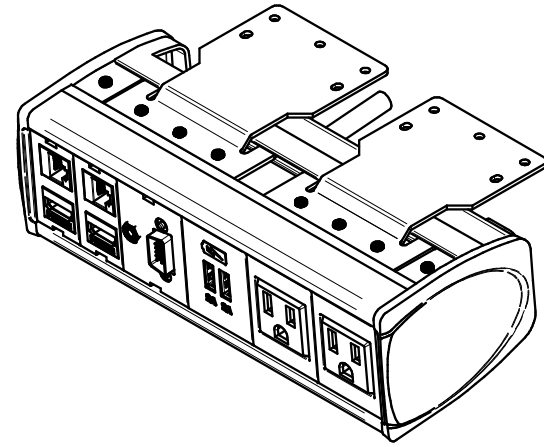

4

3

2

1

C

C

B

B

TABLE EDGE

A

A

AUDIO, VIDEO, KEYSTONE CONNECTORS AND CABLES SOLD SEPARATELY.
UNIT PROVIDED WITH KEYSTONE SINGLE, DUAL AND BLANK INSERT.

FSR inc.
244 BERGEN BLVD.
WOODLAND PARK, NJ 07424
TEL (973) 785-4347
FAX (973) 785-3318

TITLE: SYM-UT-2AC-1CA-1VGA-2SS
DRAWN BY: JRE DATE: 11/21/18 REV: -
DWG#: SYM-UT-2AC-1CA-1VGA-2SS SCALE: -

4

3

2

1