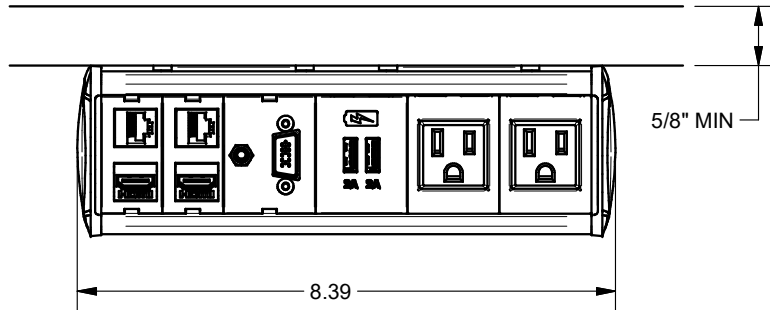

TABLE EDGE

A

A

AUDIO, VIDEO, KEYSTONE CONNECTORS AND CABLES SOLD SEPARATELY.
 UNIT PROVIDED WITH KEYSTONE SINGLE, DUAL AND BLANK INSERT.

FSR inc.
 244 BERGEN BLVD.
 WOODLAND PARK, NJ 07424
 TEL (973) 785-4347
 FAX (973) 785-3318