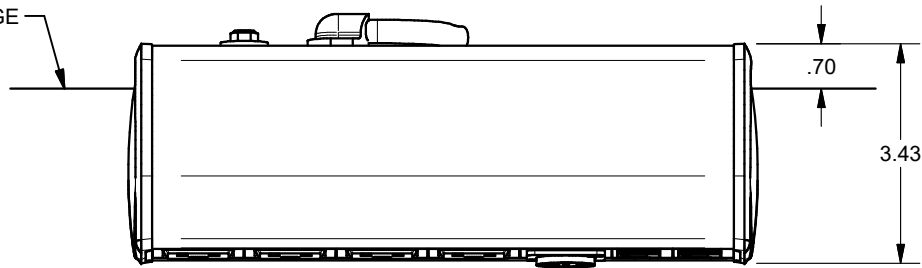

TABLE EDGE

AUDIO, VIDEO, KEYSTONE CONNECTORS AND CABLES SOLD SEPARATELY.  
 UNIT PROVIDED WITH KEYSTONE SINGLE, DUAL AND BLANK INSERT.

<b>FSR inc.</b> 244 BERGEN BLVD. WOODLAND PARK, NJ 07424 TEL (973) 785-4347 FAX (973) 785-3318	TITLE: SYM-CL-4AC-1XLR-2SS		
	DRAWN BY: JRE	DATE: 11/21/18	REV: -
	DWG#:	SYM-CL-4AC-1XLR-2SS	SCALE: -