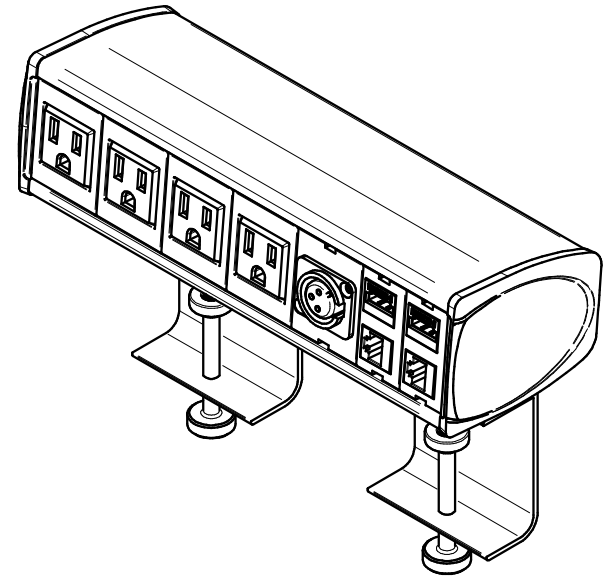

TABLE EDGE

AUDIO, VIDEO, KEYSTONE CONNECTORS AND CABLES SOLD SEPARATELY.  
 UNIT PROVIDED WITH KEYSTONE SINGLE, DUAL AND BLANK INSERT.

<b>FSR inc.</b> 244 BERGEN BLVD. WOODLAND PARK, NJ 07424 TEL (973) 785-4347 FAX (973) 785-3318	TITLE: SYM-CL-4AC-1XLR-2SS		
	DRAWN BY: JRE	DATE: 11/21/18	REV: -
	DWG#:	SYM-CL-4AC-1XLR-2SS	SCALE: -