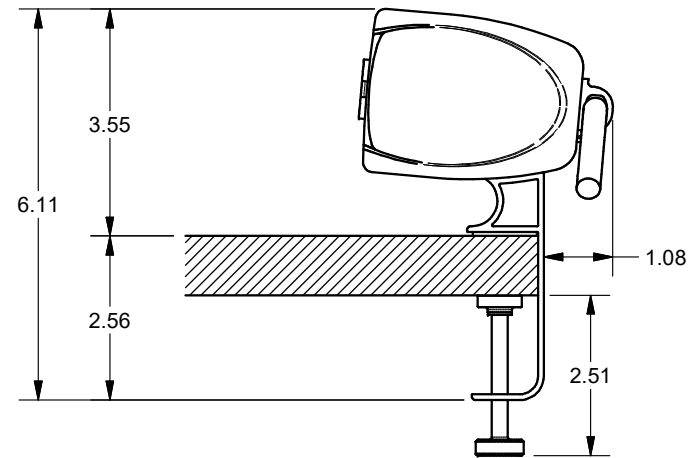

TABLE EDGE

AUDIO, VIDEO, KEYSTONE CONNECTORS AND CABLES SOLD SEPARATELY.  
 UNIT PROVIDED WITH KEYSTONE SINGLE, DUAL AND BLANK INSERT.

<b>FSR inc.</b> 244 BERGEN BLVD. WOODLAND PARK, NJ 07424 TEL (973) 785-4347 FAX (973) 785-3318	TITLE: SYM-CL-4AC-1XLR-2SS		
	DRAWN BY: JRE	DATE: 11/21/18	REV: -
	DWG#:	SYM-CL-4AC-1XLR-2SS	SCALE: -