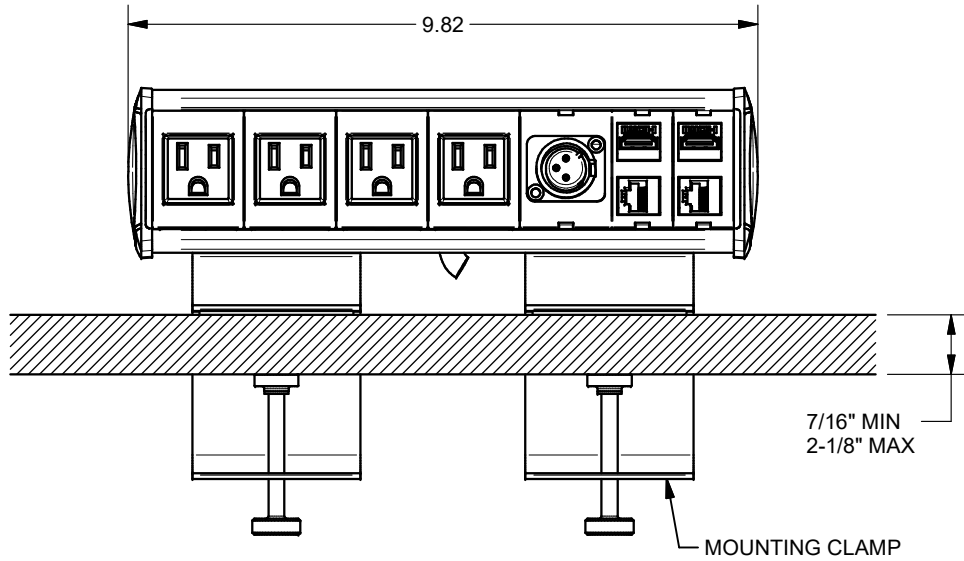

TABLE EDGE

AUDIO, VIDEO, KEYSTONE CONNECTORS AND CABLES SOLD SEPARATELY.  
 UNIT PROVIDED WITH KEYSTONE SINGLE, DUAL AND BLANK INSERT.

<b>FSR inc.</b> 244 BERGEN BLVD. WOODLAND PARK, NJ 07424 TEL (973) 785-4347 FAX (973) 785-3318	TITLE: SYM-CL-4AC-1XLR-2SS		
	DRAWN BY: JRE	DATE: 11/21/18	REV: -
	DWG#:	SYM-CL-4AC-1XLR-2SS	SCALE: -