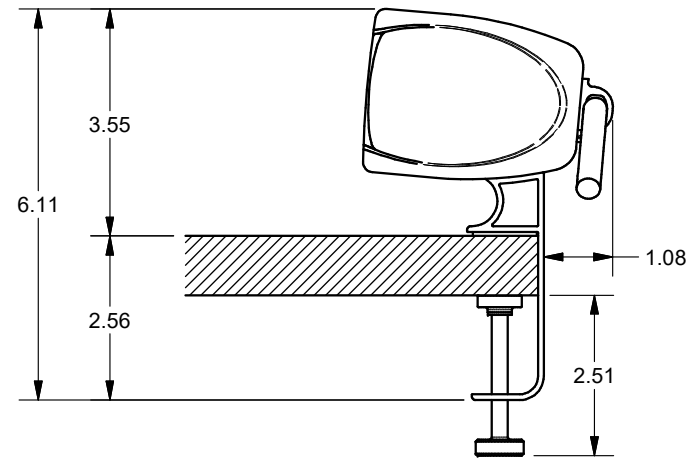

A

A

TABLE EDGE

KEYSTONE CONNECTORS AND CABLES SOLD SEPARATELY.
 UNIT PROVIDED WITH KEYSTONE SINGLE, DUAL AND BLANK INSERT.

FSR inc. <small>244 BERGEN BLVD. WOODLAND PARK, NJ 07424 TEL (973) 785-4347 FAX (973) 785-3318</small>	TITLE: SYM-CL-4AC-1SS		
	DRAWN BY: JRE	DATE: 11/21/18	REV: -
	DWG#:	SYM-CL-4AC-1SS	SCALE: -