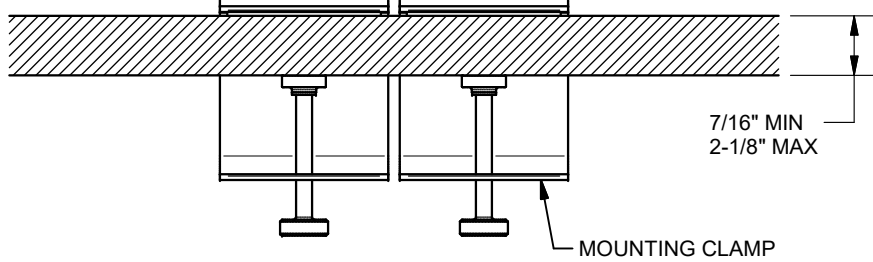

4

3

2

1

C

C

B

B

A

A

TABLE EDGE

KEYSTONE CONNECTORS AND CABLES SOLD SEPARATELY.
 UNIT PROVIDED WITH KEYSTONE SINGLE, DUAL AND BLANK INSERT.

FSR inc. <small>244 BERGEN BLVD. WOODLAND PARK, NJ 07424 TEL (973) 785-4347 FAX (973) 785-3318</small>	TITLE: SYM-CL-4AC-1SS		
	DRAWN BY: JRE	DATE: 11/21/18	REV: -
	DWG#:	SYM-CL-4AC-1SS	SCALE: -