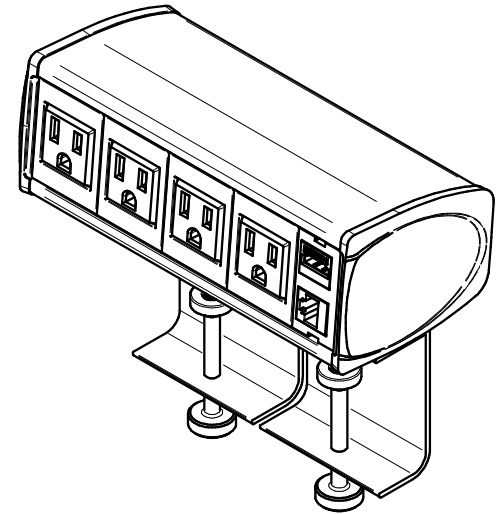

A

A

TABLE EDGE

KEYSTONE CONNECTORS AND CABLES SOLD SEPARATELY.
 UNIT PROVIDED WITH KEYSTONE SINGLE, DUAL AND BLANK INSERT.

FSR inc. <small>244 BERGEN BLVD. WOODLAND PARK, NJ 07424 TEL (973) 785-4347 FAX (973) 785-3318</small>	TITLE: SYM-CL-4AC-1SS		
	DRAWN BY: JRE	DATE: 11/21/18	REV: -
	DWG#:	SYM-CL-4AC-1SS	SCALE: -