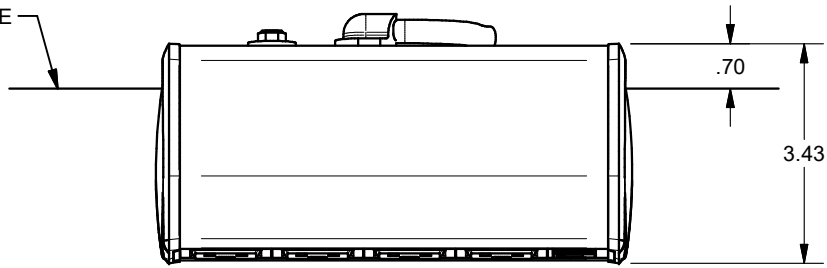

A

A

TABLE EDGE

KEYSTONE CONNECTORS AND CABLES SOLD SEPARATELY.
 UNIT PROVIDED WITH KEYSTONE SINGLE, DUAL AND BLANK INSERT.

FSR inc. <small>244 BERGEN BLVD. WOODLAND PARK, NJ 07424 TEL (973) 785-4347 FAX (973) 785-3318</small>	TITLE: SYM-CL-4AC-1SS		
	DRAWN BY: JRE	DATE: 11/21/18	REV: -
	DWG#:	SYM-CL-4AC-1SS	SCALE: -