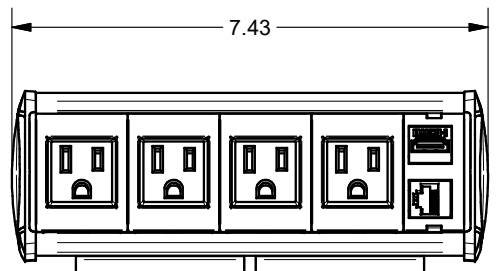

A

A

TABLE EDGE

KEYSTONE CONNECTORS AND CABLES SOLD SEPARATELY.
 UNIT PROVIDED WITH KEYSTONE SINGLE, DUAL AND BLANK INSERT.

FSR inc. <small>244 BERGEN BLVD. WOODLAND PARK, NJ 07424 TEL (973) 785-4347 FAX (973) 785-3318</small>	TITLE: SYM-CL-4AC-1SS		
	DRAWN BY: JRE	DATE: 11/21/18	REV: -
	DWG#:	SYM-CL-4AC-1SS	SCALE: -