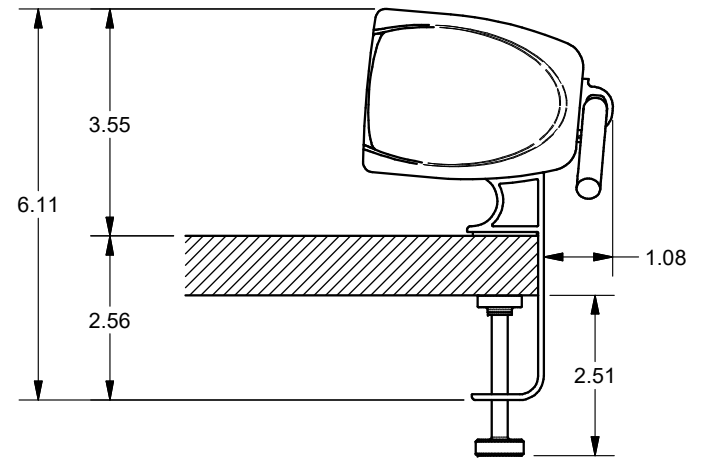

TABLE EDGE

KEYSTONE CONNECTORS AND CABLES SOLD SEPARATELY.
 UNIT PROVIDED WITH KEYSTONE SINGLE, DUAL AND BLANK INSERT.

FSR inc. <small>244 BERGEN BLVD. WOODLAND PARK, NJ 07424 TEL (973) 785-4347 FAX (973) 785-3318</small>	TITLE: SYM-CL-4AC-1CA-2SS		
	DRAWN BY: JRE	DATE: 11/21/18	REV: -
	DWG#:	SYM-CL-4AC-1CA-2SS	SCALE: -