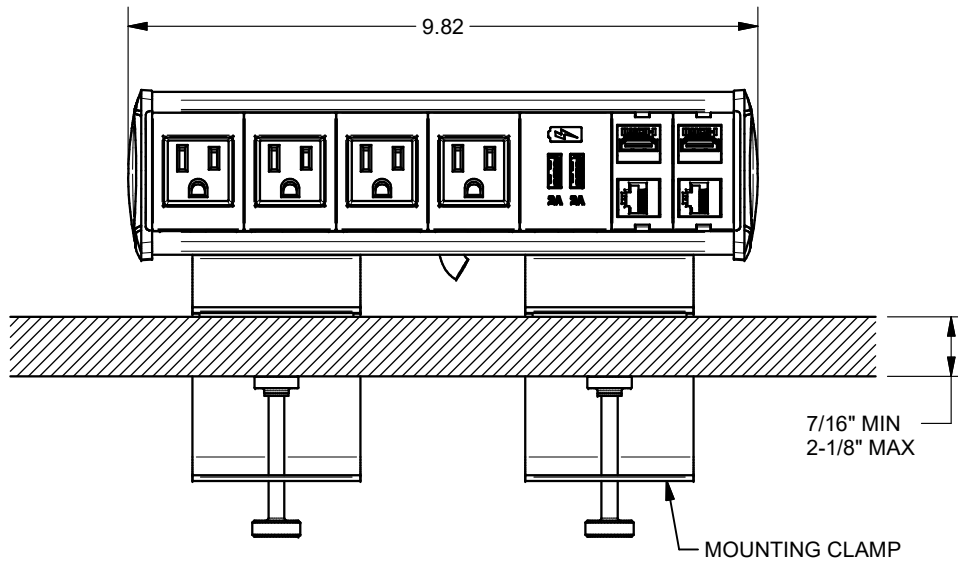

TABLE EDGE

KEYSTONE CONNECTORS AND CABLES SOLD SEPARATELY.
 UNIT PROVIDED WITH KEYSTONE SINGLE, DUAL AND BLANK INSERT.

FSR inc. <small>244 BERGEN BLVD. WOODLAND PARK, NJ 07424 TEL (973) 785-4347 FAX (973) 785-3318</small>	TITLE: SYM-CL-4AC-1CA-2SS		
	DRAWN BY: JRE	DATE: 11/21/18	REV: -
	DWG#:	SYM-CL-4AC-1CA-2SS	SCALE: -