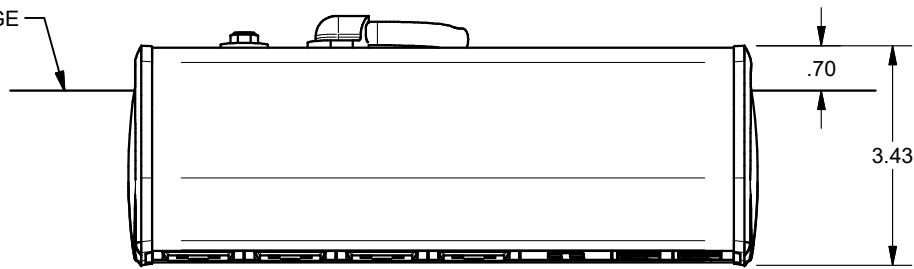

TABLE EDGE

KEYSTONE CONNECTORS AND CABLES SOLD SEPARATELY.
 UNIT PROVIDED WITH KEYSTONE SINGLE, DUAL AND BLANK INSERT.

FSR inc. <small>244 BERGEN BLVD. WOODLAND PARK, NJ 07424 TEL (973) 785-4347 FAX (973) 785-3318</small>	TITLE: SYM-CL-4AC-1CA-2SS		
	DRAWN BY: JRE	DATE: 11/21/18	REV: -
	DWG#:	SYM-CL-4AC-1CA-2SS	SCALE: -