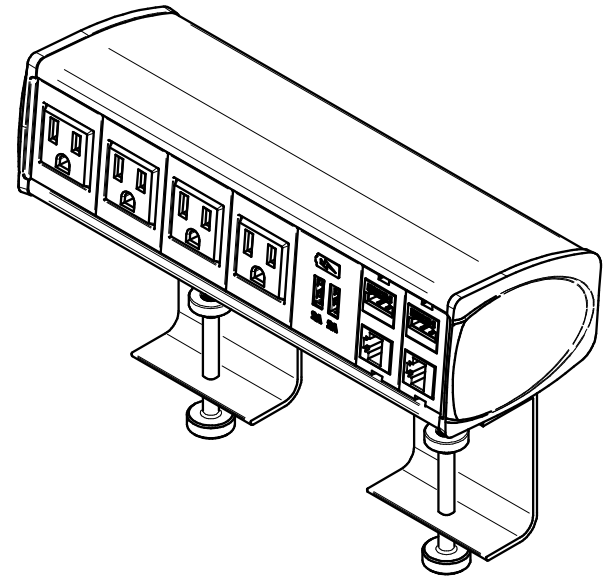

TABLE EDGE

KEYSTONE CONNECTORS AND CABLES SOLD SEPARATELY.
 UNIT PROVIDED WITH KEYSTONE SINGLE, DUAL AND BLANK INSERT.

FSR inc. <small>244 BERGEN BLVD. WOODLAND PARK, NJ 07424 TEL (973) 785-4347 FAX (973) 785-3318</small>	TITLE: SYM-CL-4AC-1CA-2SS		
	DRAWN BY: JRE	DATE: 11/21/18	REV: -
	DWG#:	SYM-CL-4AC-1CA-2SS	SCALE: -