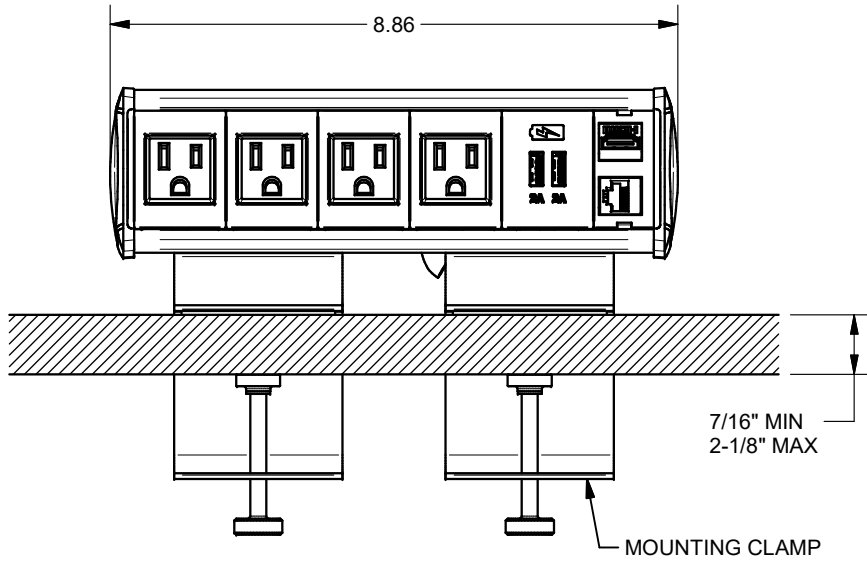

4

3

2

1

TABLE EDGE

C

C

B

B

A

A

KEYSTONE CONNECTORS AND CABLES SOLD SEPARATELY.  
 UNIT PROVIDED WITH KEYSTONE SINGLE, DUAL AND BLANK INSERT.

<b>FSR inc.</b> <small>244 BERGEN BLVD.          WOODLAND PARK, NJ 07424          TEL (973) 785-4347          FAX (973) 785-3318</small>	TITLE: SYM-CL-4AC-1CA-1SS		
	DRAWN BY: JRE	DATE: 11/21/18	REV: -
	DWG#:	SYM-CL-4AC-1CA-1SS	SCALE: -