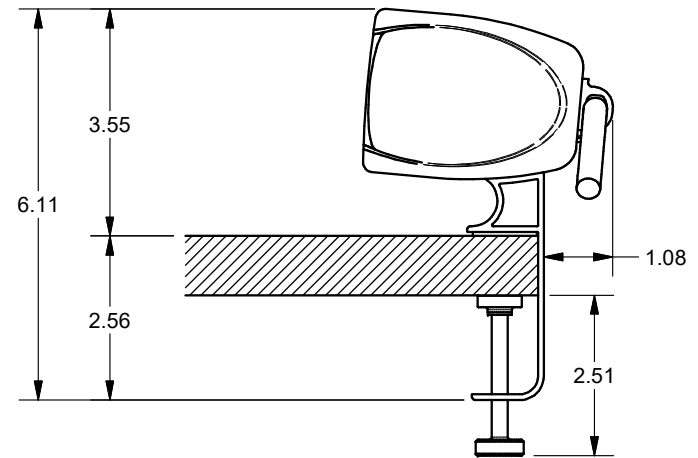

4

3

2

1

TABLE EDGE

C

C

B

B

A

A

KEYSTONE CONNECTORS AND CABLES SOLD SEPARATELY.  
 UNIT PROVIDED WITH KEYSTONE SINGLE, DUAL AND BLANK INSERT.

<b>FSR inc.</b> <small>244 BERGEN BLVD.          WOODLAND PARK, NJ 07424          TEL (973) 785-4347          FAX (973) 785-3318</small>	TITLE: SYM-CL-4AC-1CA-1SS		
	DRAWN BY: JRE	DATE: 11/21/18	REV: -
	DWG#:	SYM-CL-4AC-1CA-1SS	SCALE: -