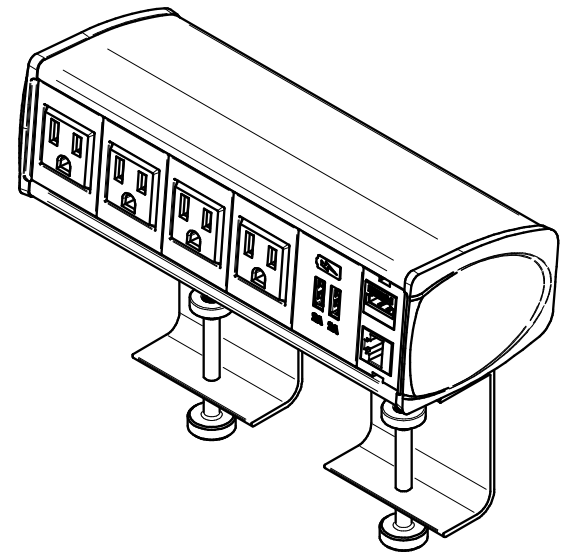

4

3

2

1

TABLE EDGE

C

C

B

B

A

A

KEYSTONE CONNECTORS AND CABLES SOLD SEPARATELY.  
 UNIT PROVIDED WITH KEYSTONE SINGLE, DUAL AND BLANK INSERT.

<b>FSR inc.</b> <small>244 BERGEN BLVD.          WOODLAND PARK, NJ 07424          TEL (973) 785-4347          FAX (973) 785-3318</small>	TITLE: SYM-CL-4AC-1CA-1SS		
	DRAWN BY: JRE	DATE: 11/21/18	REV: -
	DWG#:	SYM-CL-4AC-1CA-1SS	SCALE: -