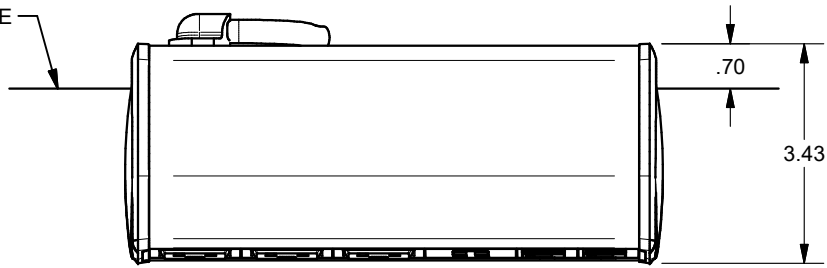

4

3

2

1

TABLE EDGE

C

C

B

B

A

A

KEYSTONE CONNECTORS AND CABLES SOLD SEPARATELY.

UNIT PROVIDED WITH KEYSTONE SINGLE, DUAL AND BLANK INSERT.

FSR inc. <small>244 BERGEN BLVD. WOODLAND PARK, NJ 07424 TEL (973) 785-4347 FAX (973) 785-3318</small>	TITLE: SYM-CL-3AC-1CA-2SS		
	DRAWN BY: JRE	DATE: 11/21/18	REV: -
	DWG#:	SYM-CL-3AC-1CA-2SS	SCALE: -