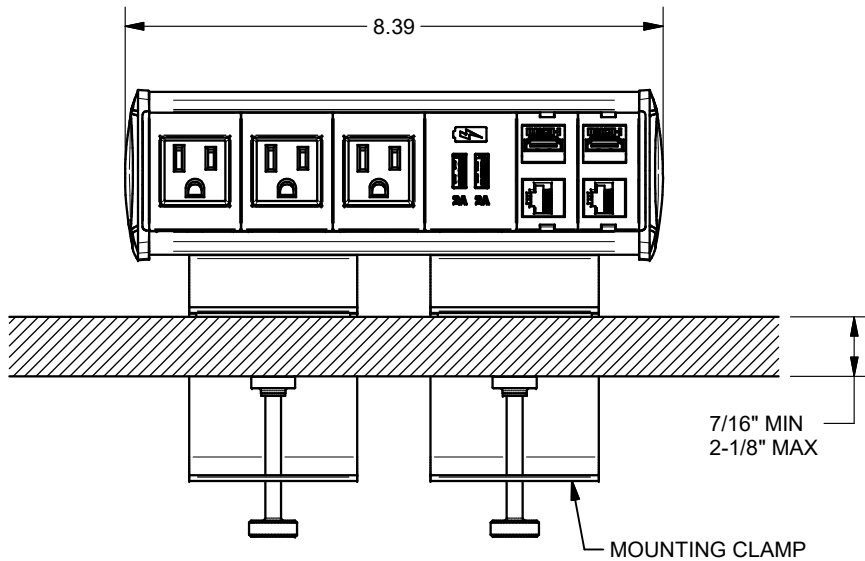

4

3

2

1

TABLE EDGE

C

C

B

B

A

A

KEYSTONE CONNECTORS AND CABLES SOLD SEPARATELY.

UNIT PROVIDED WITH KEYSTONE SINGLE, DUAL AND BLANK INSERT.

FSR inc. <small>244 BERGEN BLVD. WOODLAND PARK, NJ 07424 TEL (973) 785-4347 FAX (973) 785-3318</small>	TITLE: SYM-CL-3AC-1CA-2SS		
	DRAWN BY: JRE	DATE: 11/21/18	REV: -
	DWG#:	SYM-CL-3AC-1CA-2SS	SCALE: -