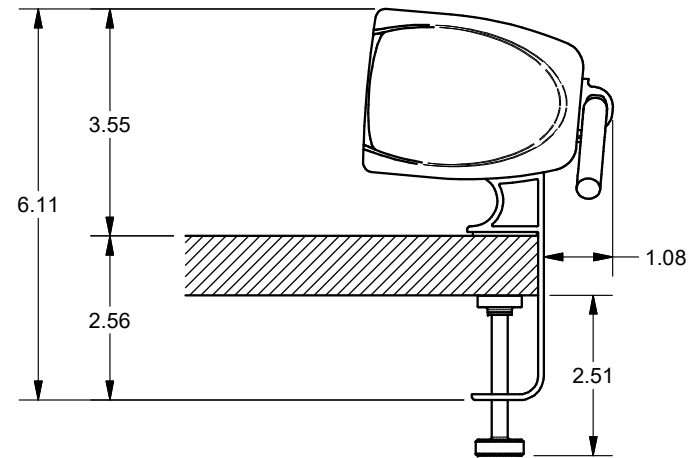

4

3

2

1

TABLE EDGE

C

C

B

B

A

A

KEYSTONE CONNECTORS AND CABLES SOLD SEPARATELY.

UNIT PROVIDED WITH KEYSTONE SINGLE, DUAL AND BLANK INSERT.

FSR inc. <small>244 BERGEN BLVD. WOODLAND PARK, NJ 07424 TEL (973) 785-4347 FAX (973) 785-3318</small>	TITLE: SYM-CL-3AC-1CA-2SS		
	DRAWN BY: JRE	DATE: 11/21/18	REV: -
	DWG#:	SYM-CL-3AC-1CA-2SS	SCALE: -