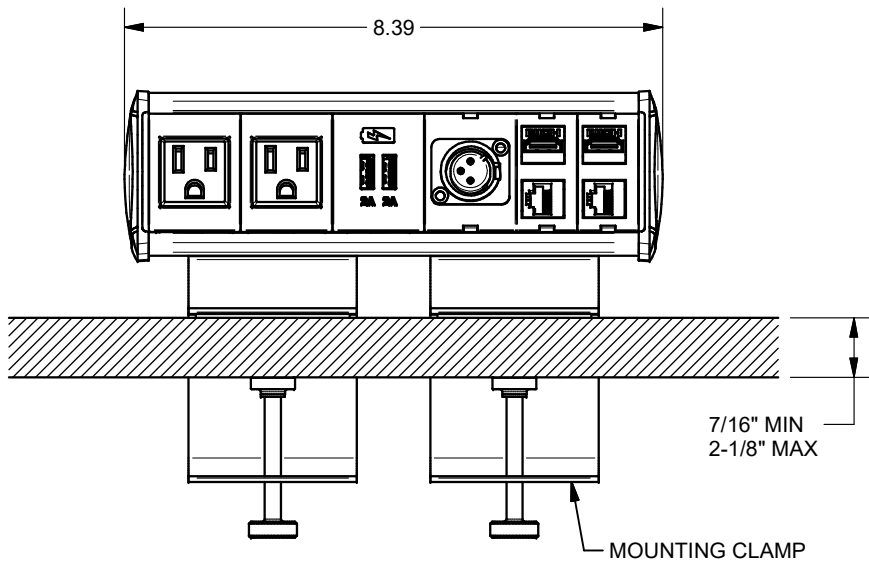

TABLE EDGE

AUDIO, VIDEO, KEYSTONE CONNECTORS AND CABLES SOLD SEPARATELY.

UNIT PROVIDED WITH KEYSTONE SINGLE, DUAL AND BLANK INSERT.

<b>FSR inc.</b> 244 BERGEN BLVD. WOODLAND PARK, NJ 07424 TEL (973) 785-4347 FAX (973) 785-3318	TITLE: SYM-CL-2AC-1CA-1XLR-2SS		
	DRAWN BY: JRE	DATE: 11/21/18	REV: -
	DWG#:	SYM-CL-2AC-1CA-1XLR-2SS	SCALE: -