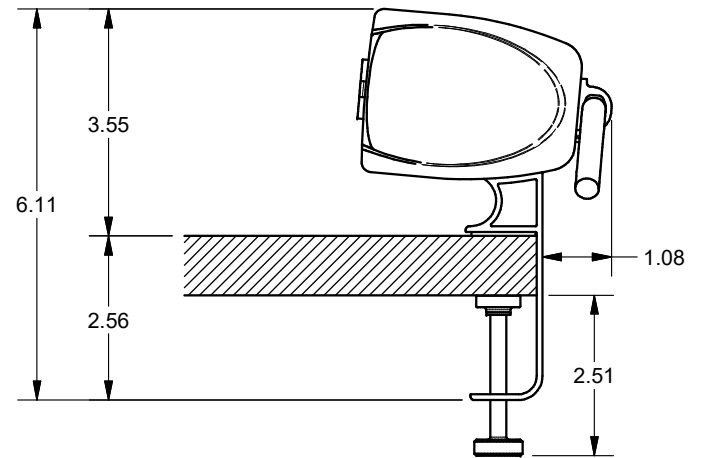

TABLE EDGE

AUDIO, VIDEO, KEYSTONE CONNECTORS AND CABLES SOLD SEPARATELY.

UNIT PROVIDED WITH KEYSTONE SINGLE, DUAL AND BLANK INSERT.

<b>FSR inc.</b> 244 BERGEN BLVD. WOODLAND PARK, NJ 07424 TEL (973) 785-4347 FAX (973) 785-3318	TITLE: SYM-CL-2AC-1CA-1XLR-2SS		
	DRAWN BY: JRE	DATE: 11/21/18	REV: -
	DWG#:	SYM-CL-2AC-1CA-1XLR-2SS	SCALE: -