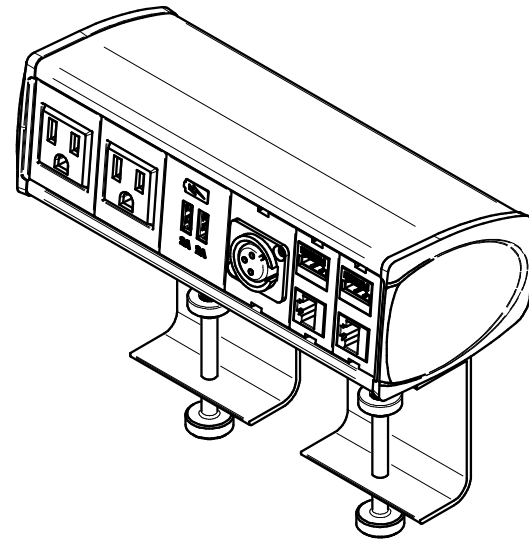

TABLE EDGE

AUDIO, VIDEO, KEYSTONE CONNECTORS AND CABLES SOLD SEPARATELY.

UNIT PROVIDED WITH KEYSTONE SINGLE, DUAL AND BLANK INSERT.

<b>FSR inc.</b> 244 BERGEN BLVD. WOODLAND PARK, NJ 07424 TEL (973) 785-4347 FAX (973) 785-3318	TITLE: SYM-CL-2AC-1CA-1XLR-2SS		
	DRAWN BY: JRE	DATE: 11/21/18	REV: -
	DWG#:	SYM-CL-2AC-1CA-1XLR-2SS	SCALE: -