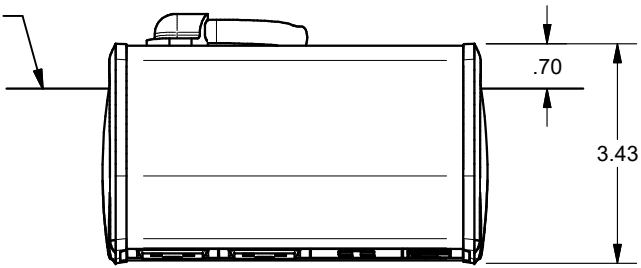

4

3

2

1

TABLE EDGE

C

C

B

TITLE: SYM-CL-2AC-1CA-1SS

DRAWN BY: JRE DATE: 11/21/18 REV: -

DWG#: SYM-CL-2AC-1CA-1SS SCALE: -

4

3

2

1