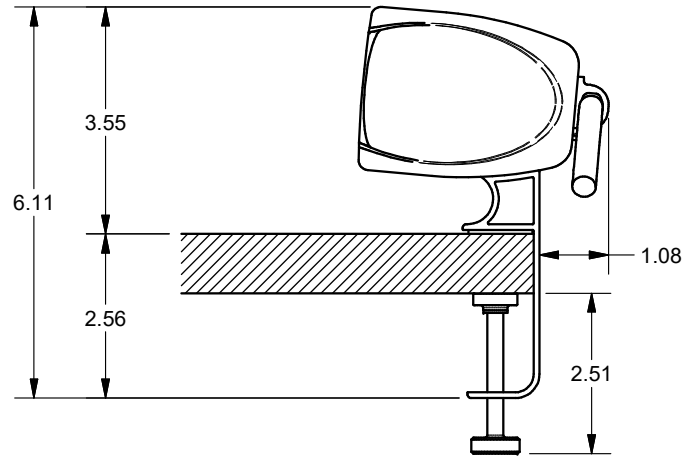

KEYSTONE CONNECTORS AND CABLES SOLD SEPARATELY.

UNIT PROVIDED WITH KEYSTONE SINGLE, DUAL AND BLANK INSERT.

FSR inc.
244 BERGEN BLVD.
WOODLAND PARK, NJ 07424
TEL (973) 785-4347
FAX (973) 785-3318

TITLE: SYM-CL-2AC-1CA-1SS

DRAWN BY: JRE DATE: 11/21/18 REV: -

DWG#: SYM-CL-2AC-1CA-1SS SCALE: -

4

3

2

1