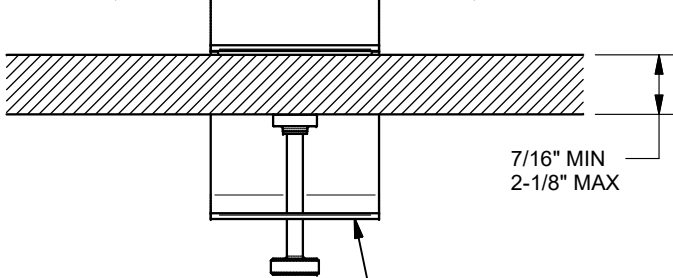

4

3

2

1

TABLE EDGE

C

C

B

B

MOUNTING CLAMP

KEYSTONE CONNECTORS AND CABLES SOLD SEPARATELY.

UNIT PROVIDED WITH KEYSTONE SINGLE, DUAL AND BLANK INSERT.

**FSR inc.**  
 244 BERGEN BLVD.  
 WOODLAND PARK, NJ 07424  
 TEL (973) 785-4347  
 FAX (973) 785-3318

TITLE: SYM-CL-2AC-1CA-1SS

DRAWN BY: JRE DATE: 11/21/18 REV: -

DWG#: SYM-CL-2AC-1CA-1SS SCALE: -

4

3

2

1