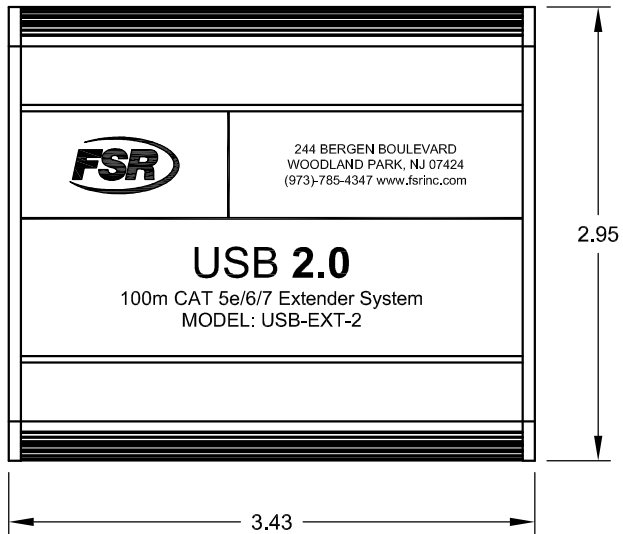

LOCAL EXTENDER

FSR inc. <small>244 BERGEN BLVD. WOODLAND PARK, NJ 07424 TEL: (973) 785-4347 FAX (973) 785-3318</small>	TITLE: USB-EXT-2 LOCAL EXTENDER		
	DRAWN BY: JRE	DATE: 10/03/18	REV: -
	DWG#: USB-EXT-2	PAGE: 1 OF 2	SCALE: -