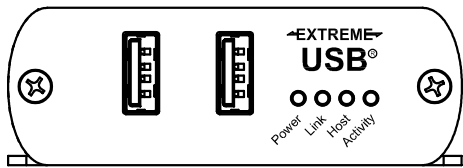

LOCAL EXTENDER

FSR inc. <small>244 BERGEN BLVD. WOODLAND PARK, NJ 07424 TEL: (973) 785-4347 FAX (973) 785-3318</small>	TITLE: USB-EXT-2 LOCAL EXTENDER		
	DRAWN BY: JRE	DATE: 10/03/18	REV: -
	DWG#: USB-EXT-2	PAGE: 1 OF 2	SCALE: -