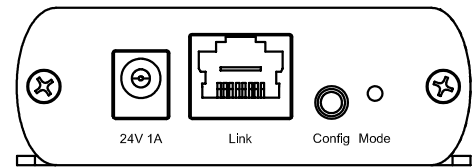

LOCAL EXTENDER

FSR inc. <small>244 BERGEN BLVD. WOODLAND PARK, NJ 07424 TEL: (973) 785-4347 FAX (973) 785-3318</small>	TITLE: USB-EXT-2 LOCAL EXTENDER		
	DRAWN BY: JRE	DATE: 10/03/18	REV: -
	DWG#: USB-EXT-2	PAGE: 1 OF 2	SCALE: -