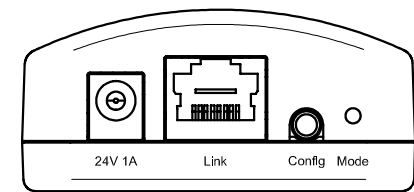

REMOTE EXTENDER

FSR inc. <small>244 BERGEN BLVD. WOODLAND PARK, NJ 07424 TEL: (973) 785-4347 FAX (973) 785-3318</small>	TITLE: USB-EXT-1 REMOTE EXTENDER		
	DRAWN BY: JRE	DATE: 10/03/18	REV: -
	DWG#: USB-EXT-1	PAGE: 2 OF 2	SCALE: -