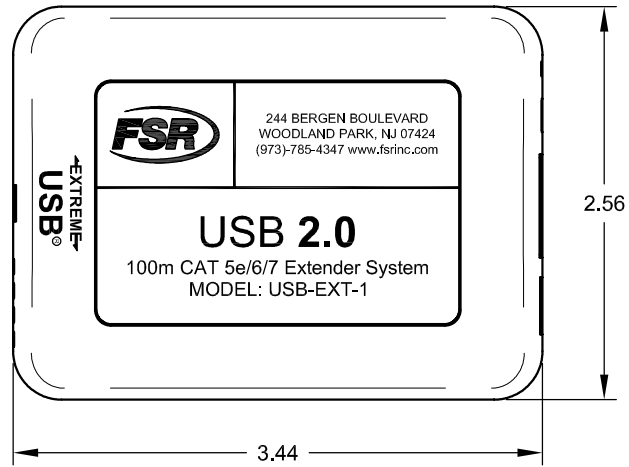

LOCAL EXTENDER

FSR inc. <small>244 BERGEN BLVD. WOODLAND PARK, NJ 07424 TEL: (973) 785-4347 FAX (973) 785-3318</small>	TITLE: USB-EXT-1 LOCAL EXTENDER		
	DRAWN BY: JRE	DATE: 10/03/18	REV: -
	DWG#: USB-EXT-1	PAGE: 1 OF 2	SCALE: -