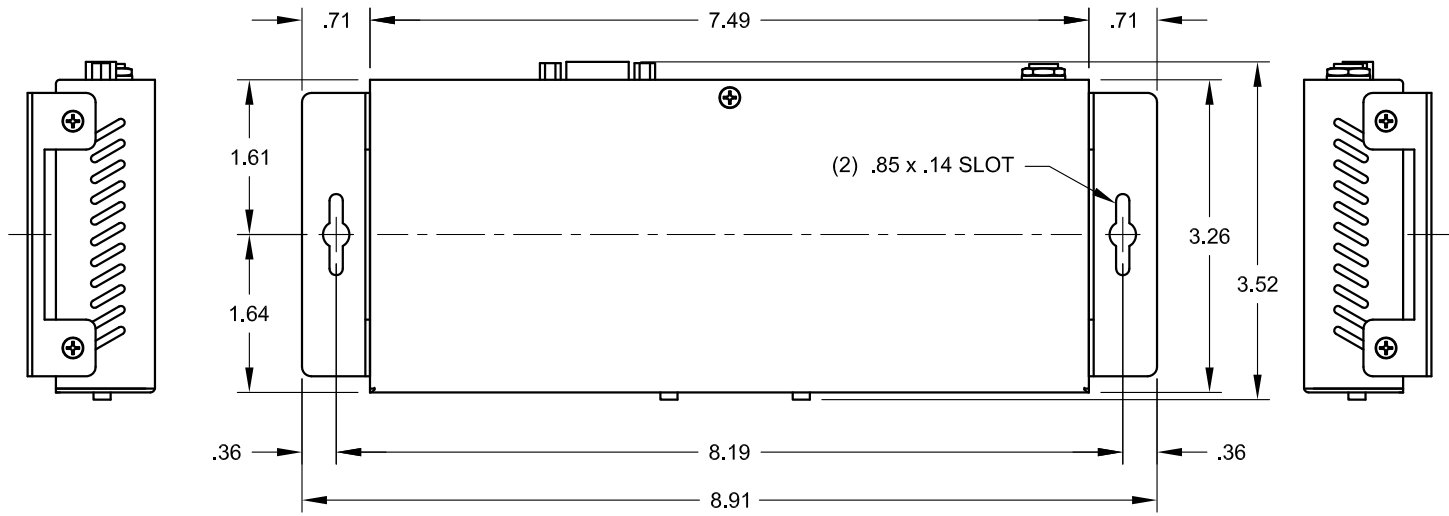

4 3 2 1

C

C

B

B

A

A

FSR inc.
244 BERGEN BLVD.
WOODLAND PARK, NJ 07424
TEL (973) 785-4347
FAX (973) 785-3318

TITLE: DV-MFSW-21A		
DRAWN BY: JRE	DATE: 10/28/15	REV: -
DWG#: DV-MFSW-21A	SCALE: -	

4 3 2 1