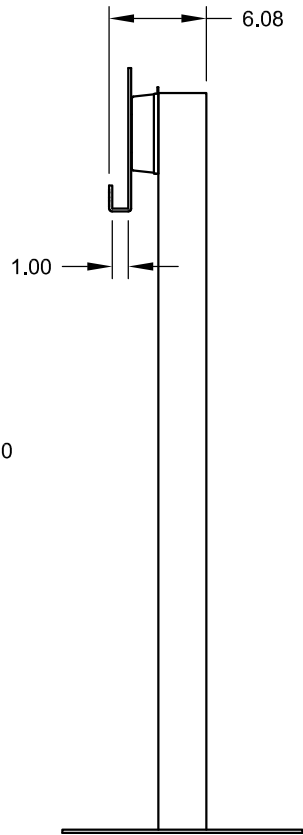

WALL MOUNT

WALL MOUNT  
MOUNTING PLATE

FLOOR STAND

CHRGUP-1FS	Charger Floor Stand Stock Logo
CHRGUP-1FS-CU	Charger Floor Stand Custom Graphics
CHRGUP-1WM	Charger Wall Mount Stock Logo
CHRGUP-1WM-CU	Charger Wall Mount Custom Graphics