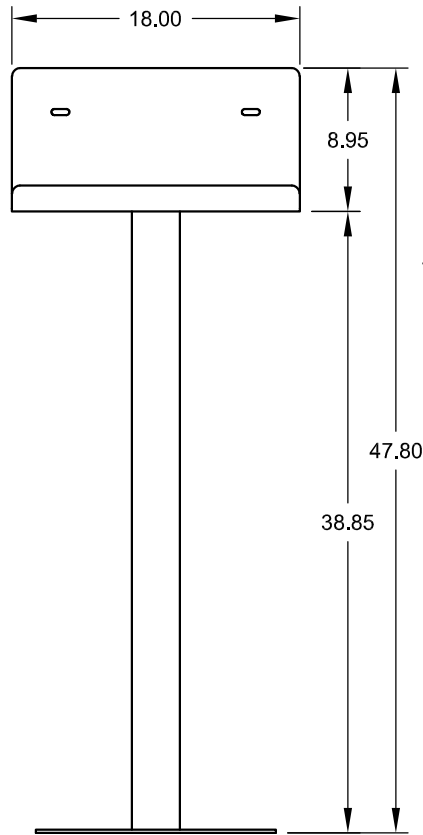

WALL MOUNT

WALL MOUNT  
MOUNTING PLATE

FLOOR STAND

CHRGUP-1FS	Charger Floor Stand Stock Logo
CHRGUP-1FS-CU	Charger Floor Stand Custom Graphics
CHRGUP-1WM	Charger Wall Mount Stock Logo
CHRGUP-1WM-CU	Charger Wall Mount Custom Graphics