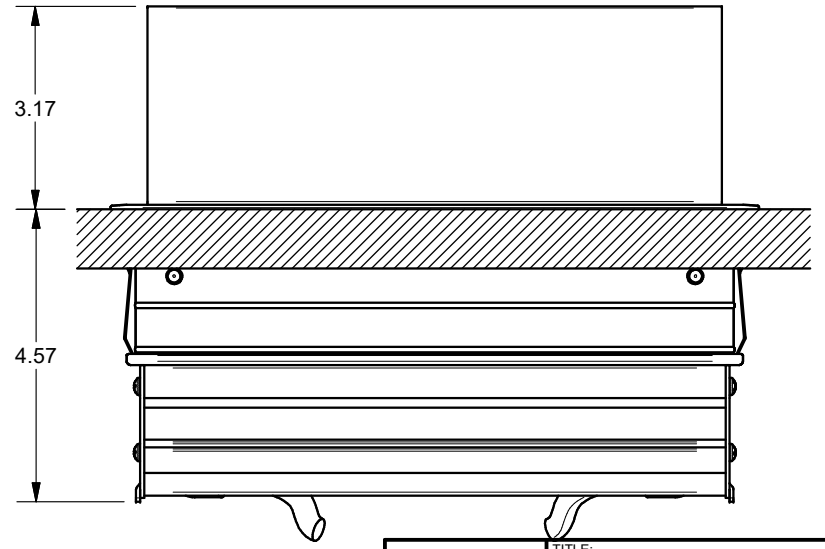

4

3

2

1

9-7/8" x 9-5/16" CUT OUT
± 1/16 ± 1/16

SHARP TO 1/8" MAX
RADIUS CORNERS

10.12

9.78

9/16" MIN
1-1/2" MAX

3.17

4.57

C

C

B

B

A

A

4

3

2

1

FSR inc. 244 BERGEN BLVD. WOODLAND PARK, NJ 07424 TEL (973) 785-4347 FAX (973) 785-3318	TITLE: SYM-DIN-3AC-2CA		
	DRAWN BY: JRE	DATE: 01/07/19	REV: 01
	DWG#:	SYM-DIN-3AC-2CA	SCALE: -