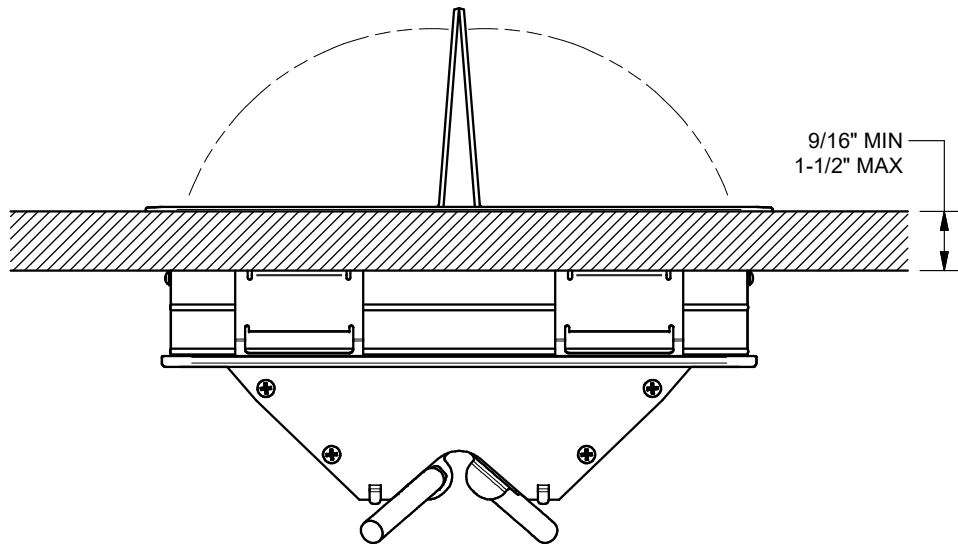

A

A

KEYSTONE CONNECTORS AND CABLES SOLD SEPARATELY.
UNIT PROVIDED WITH KEYSTONE SINGLE, DUAL AND BLANK INSERT.

FSR inc. 244 BERGEN BLVD. WOODLAND PARK, NJ 07424 TEL (973) 785-4347 FAX (973) 785-3318	TITLE: SYM-DIN-2AC-1SS		
	DRAWN BY: JRE	DATE: 01/07/19	REV: 01
	DWG#:	SYM-DIN-2AC-1SS	SCALE: -