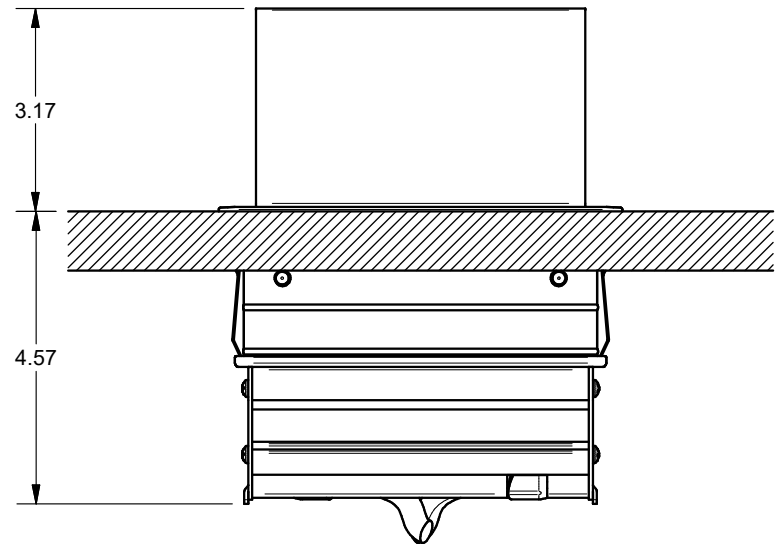

A

A

KEYSTONE CONNECTORS AND CABLES SOLD SEPARATELY.
UNIT PROVIDED WITH KEYSTONE SINGLE, DUAL AND BLANK INSERT.

FSR inc. 244 BERGEN BLVD. WOODLAND PARK, NJ 07424 TEL (973) 785-4347 FAX (973) 785-3318	TITLE: SYM-DIN-2AC-1SS		
	DRAWN BY: JRE	DATE: 01/07/19	REV: 01
	DWG#:	SYM-DIN-2AC-1SS	SCALE: -