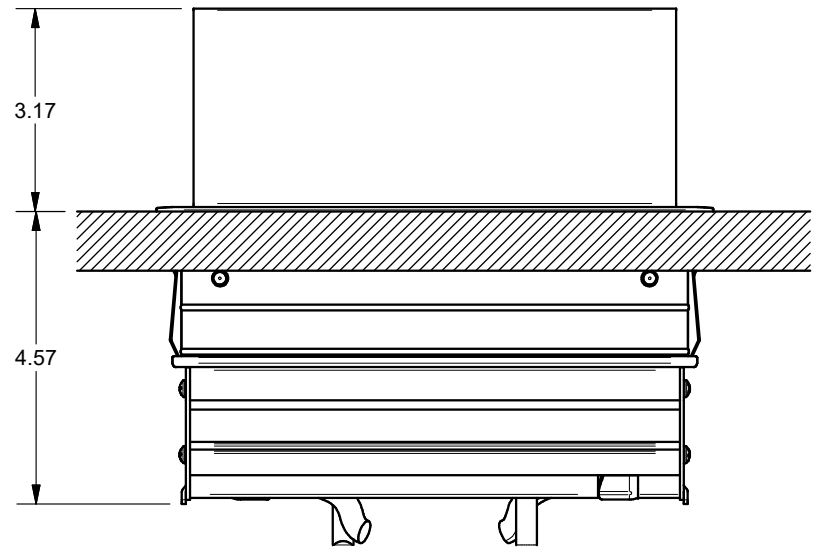

4

3

2

1

8-7/16" x 9-5/16" CUT OUT  
± 1/16 ± 1/16

SHARP TO 1/8" MAX  
RADIUS CORNERS

C

C

B

B

A

A

AUDIO, VIDEO, KEYSTONE CONNECTORS AND CABLES SOLD SEPARATELY.  
 UNIT PROVIDED WITH KEYSTONE SINGLE, DUAL AND BLANK INSERT.

<b>FSR inc.</b> 244 BERGEN BLVD. WOODLAND PARK, NJ 07424 TEL (973) 785-4347 FAX (973) 785-3318	TITLE: SYM-DIN-2AC-1CA-1VGA-1SS		
	DRAWN BY: JRE	DATE: 01/07/19	REV: 01
	DWG#: SYM-DIN-2AC-1CA-1VGA-1SS SCALE: -		