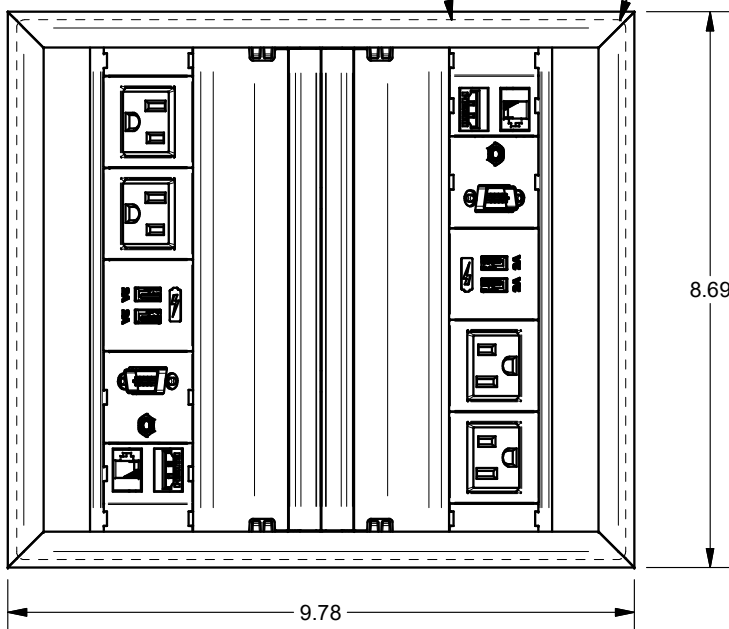

4

3

2

1

8-7/16" x 9-5/16" CUT OUT  
± 1/16 ± 1/16

SHARP TO 1/8" MAX  
RADIUS CORNERS

C

C

B

B

A

A

AUDIO, VIDEO, KEYSTONE CONNECTORS AND CABLES SOLD SEPARATELY.  
 UNIT PROVIDED WITH KEYSTONE SINGLE, DUAL AND BLANK INSERT.

<b>FSR inc.</b> 244 BERGEN BLVD. WOODLAND PARK, NJ 07424 TEL (973) 785-4347 FAX (973) 785-3318	TITLE: SYM-DIN-2AC-1CA-1VGA-1SS		
	DRAWN BY: JRE	DATE: 01/07/19	REV: 01
	DWG#: SYM-DIN-2AC-1CA-1VGA-1SS SCALE: -		