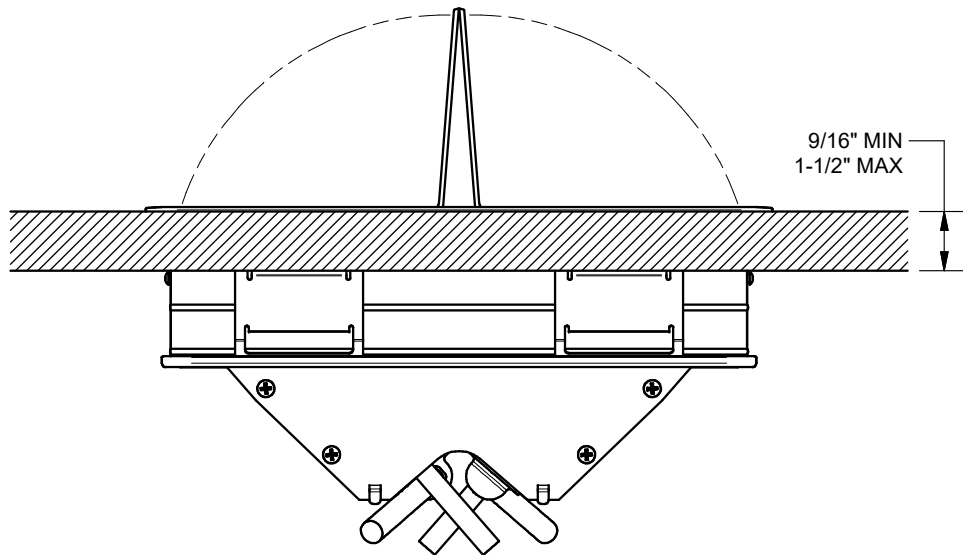

4

3

2

1

8-7/16" x 9-5/16" CUT OUT  
± 1/16 ± 1/16

SHARP TO 1/8" MAX  
RADIUS CORNERS

C

C

B

B

A

A

AUDIO, VIDEO, KEYSTONE CONNECTORS AND CABLES SOLD SEPARATELY.  
 UNIT PROVIDED WITH KEYSTONE SINGLE, DUAL AND BLANK INSERT.

<b>FSR inc.</b> 244 BERGEN BLVD. WOODLAND PARK, NJ 07424 TEL (973) 785-4347 FAX (973) 785-3318	TITLE: SYM-DIN-2AC-1CA-1VGA-1SS		
	DRAWN BY: JRE	DATE: 01/07/19	REV: 01
	DWG#: SYM-DIN-2AC-1CA-1VGA-1SS SCALE: -		