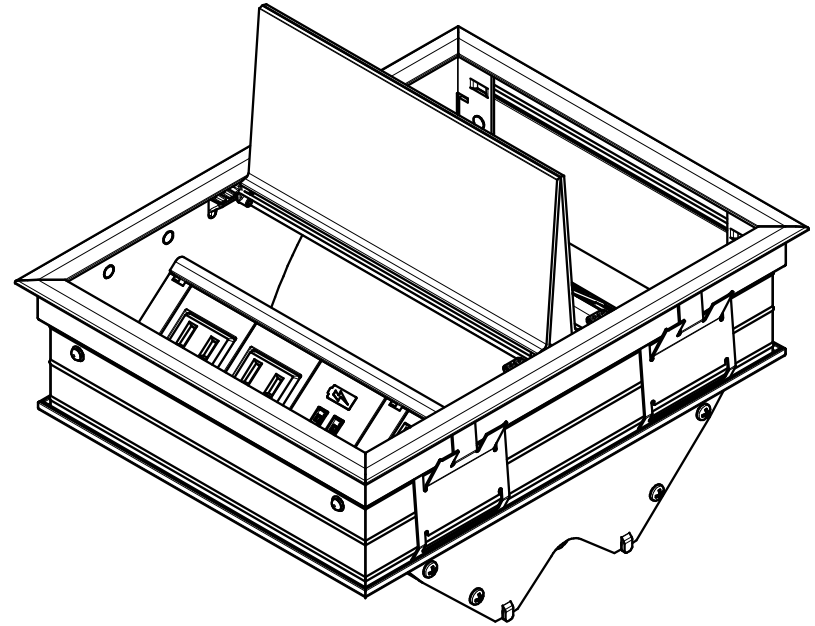

FLANGE  
SIZE

9.78

9/16" MIN  
1-1/2" MAX

3.17

4.57

TYPE	FLANGE SIZE	TABLE CUT OUT SIZE $\pm 1/16$
A FRAME	6.30	6-1/16 x 9-5/16
B FRAME	7.73	7-7/16 x 9-5/16
C FRAME	8.69	8-7/16 x 9-5/16
D FRAME	10.12	9-7/8 x 9-5/16