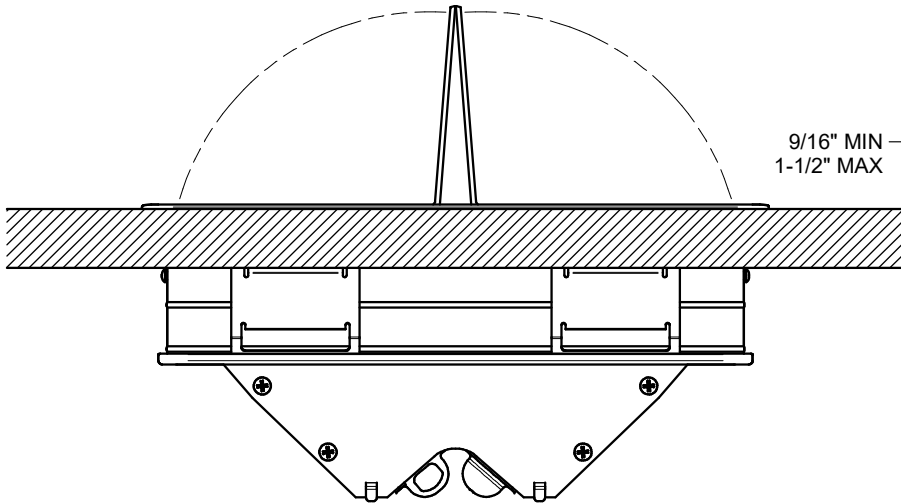

FLANGE  
SIZE

9.78

9/16" MIN  
1-1/2" MAX

3.17

4.57

TYPE	FLANGE SIZE	TABLE CUT OUT SIZE $\pm 1/16$
A FRAME	6.30	6-1/16 x 9-5/16
B FRAME	7.73	7-7/16 x 9-5/16
C FRAME	8.69	8-7/16 x 9-5/16
D FRAME	10.12	9-7/8 x 9-5/16