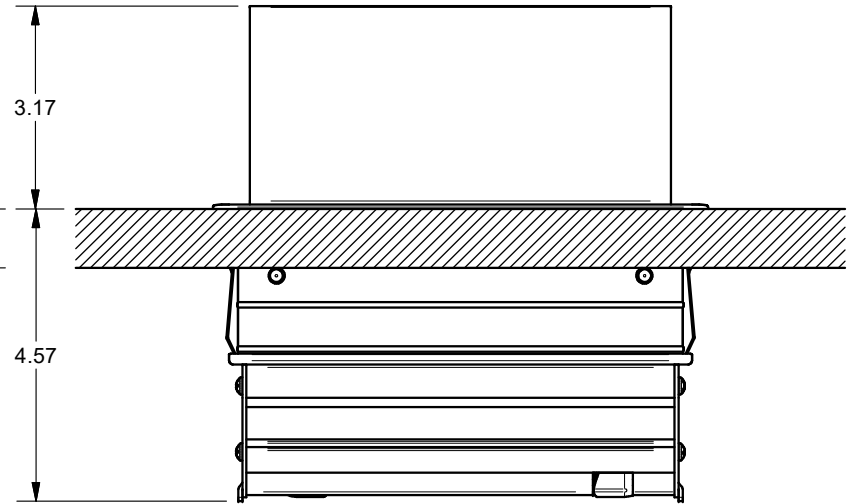

FLANGE  
SIZE

9.78

9/16" MIN  
1-1/2" MAX

3.17

4.57

TYPE	FLANGE SIZE	TABLE CUT OUT SIZE $\pm 1/16$
A FRAME	6.30	6-1/16 x 9-5/16
B FRAME	7.73	7-7/16 x 9-5/16
C FRAME	8.69	8-7/16 x 9-5/16
D FRAME	10.12	9-7/8 x 9-5/16

TITLE: SYM-DIN  
DRAWN BY: JRE DATE: 01/07/19 REV: 01  
DWG#: SYM-DIN SCALE: -