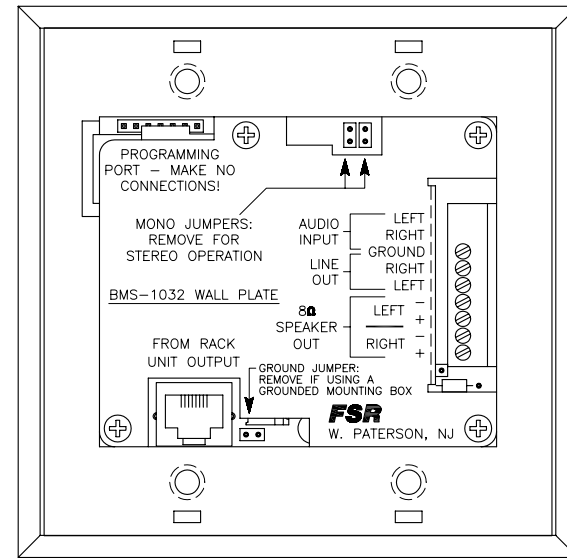

6

5

4

3

2

1

D

D

C

C

B

B

A

A

FSR inc.
244 BERGEN BLVD.
W. PATERSON, NJ 07424
TEL (973) 785-4347
FAX (973) 785-3318

TITLE: BMS AUDIO CONTROL WALLPLATE

DRAWN BY: JRE DATE: 01/26/09 REV: 01
DWG#: BMS1032-WPLI SCALE: 1:1

6

5

4

3

2

1