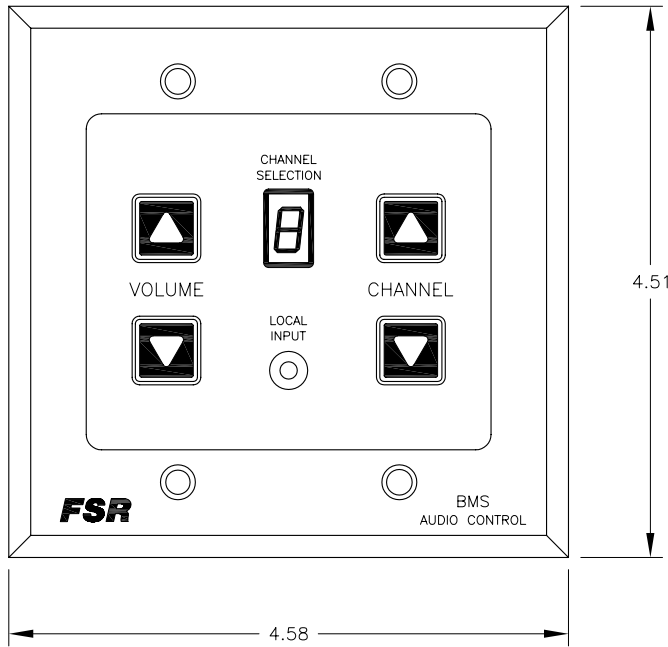

6

5

4

3

2

1

D

D

C

C

B

B

A

A

FSR inc.
244 BERGEN BLVD.
W. PATERSON, NJ 07424
TEL (973) 785-4347
FAX (973) 785-3318

TITLE: BMS AUDIO CONTROL WALLPLATE

DRAWN BY: JRE DATE: 01/26/09 REV: 01
DWG#: BMS1032-WPLI SCALE: 1:1

6

5

4

3

2

1