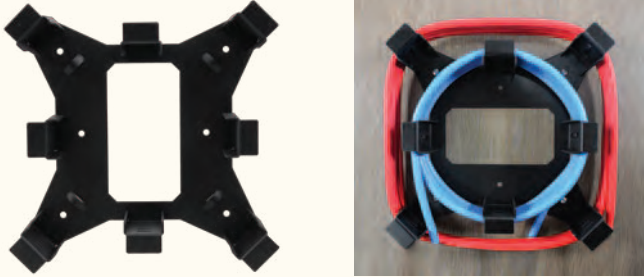

Wiring Star

A fast, tidy way to organize excess cable under tables, desks, podiums, and credenzas. Its dual-coil design keeps multiple cables neatly separated, protected, and accessible. Built-in mounting points and included tie wraps make installation quick and professional.